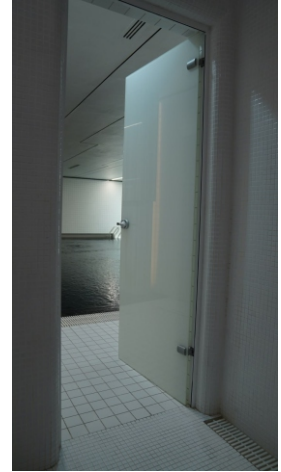

دور دوشی متشکل از چند پانل شیشه ای یا  
طلقى بوده که به دور دوش حمام نصب می شود.

zubin®

گلاری شیشه زوبین

The shower surround consists of several glass or talc panels that are installed around the bathroom shower.

Separation of dry and wet space in the bathroom

Superior beauty and performance for your bathroom

شیشه ای لاکوبل و مات

Impressive beauty in decoration

Hinged and railed glass doors are one of the most widely used types of doors, which, in addition to beauty, are also soundproof.

## درب لولایی