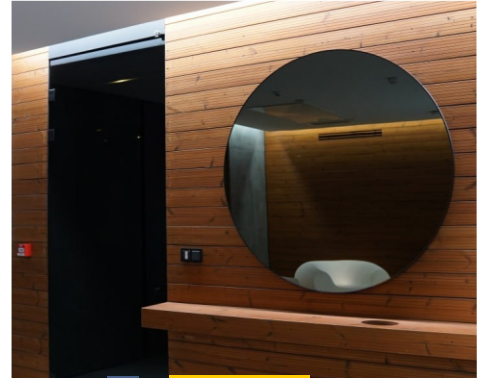

دور دوشی متشکل از چند پانل شیشه ای یا  
طلقى بوده که به دور دوش حمام نصب می شود.

zubin®

گلاری شیشه زوبین

The shower surround consists of several glass or talc panels that are installed around the bathroom shower.

Separation of dry and wet space in the bathroom

Superior beauty and performance for your bathroom

شیشه ای لاکوبل و مات

Impressive beauty in decoration

Hinged and railed glass doors are one of the most widely used types of doors, which, in addition to beauty, are also soundproof.

## درب لولایی