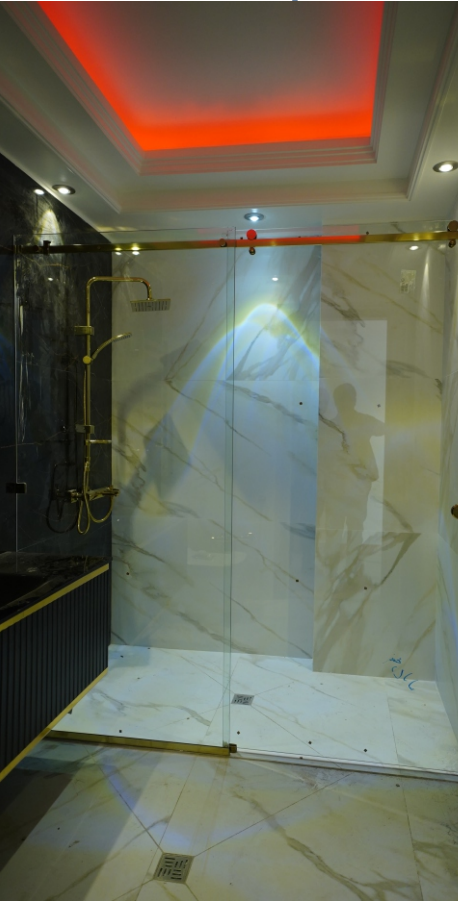

---

پارتیشن اداری

---

پارتیشن بالکنی

---

The glass divider is a kind of glass separator that remains as a fixed wall. We have the experience of implementing many projects in Zubin Gallery. You can trust us with peace of mind. Strength at the same time as beauty and elegance with glass harps

دور دوشی متشکل از چند پانل شیشه ای یا  
طلقى بوده که به دور دوش حمام نصب می شود.

zubin®

گلاری شیشه زوبین

The shower surround consists of several glass or talc panels that are installed around the bathroom shower.

Separation of dry and wet space in the bathroom

Superior beauty and performance for your bathroom

شیشه ای لاکوبل و مات

Impressive beauty in decoration

Hinged and railed glass doors are one of the most widely used types of doors, which, in addition to beauty, are also soundproof.