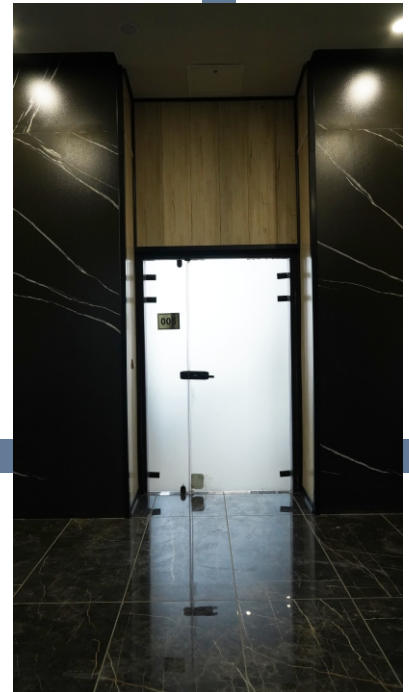

---

پارتیشن اداری

---

پارتیشن بالکنی

---

The glass divider is a kind of glass separator that remains as a fixed wall. We have the experience of implementing many projects in Zubin Gallery. You can trust us with peace of mind. Strength at the same time as beauty and elegance with glass harps

دور دوشی متشکل از چند پانل شیشه ای یا  
طلقى بوده که به دور دوش حمام نصب می شود.

zubin®

گلاری شیشه زوبین

The shower surround consists of several glass or talc panels that are installed around the bathroom shower.

Separation of dry and wet space in the bathroom

Superior beauty and performance for your bathroom

شیشه ای لاکوبل و مات

Impressive beauty in decoration

Hinged and railed glass doors are one of the most widely used types of doors, which, in addition to beauty, are also soundproof.