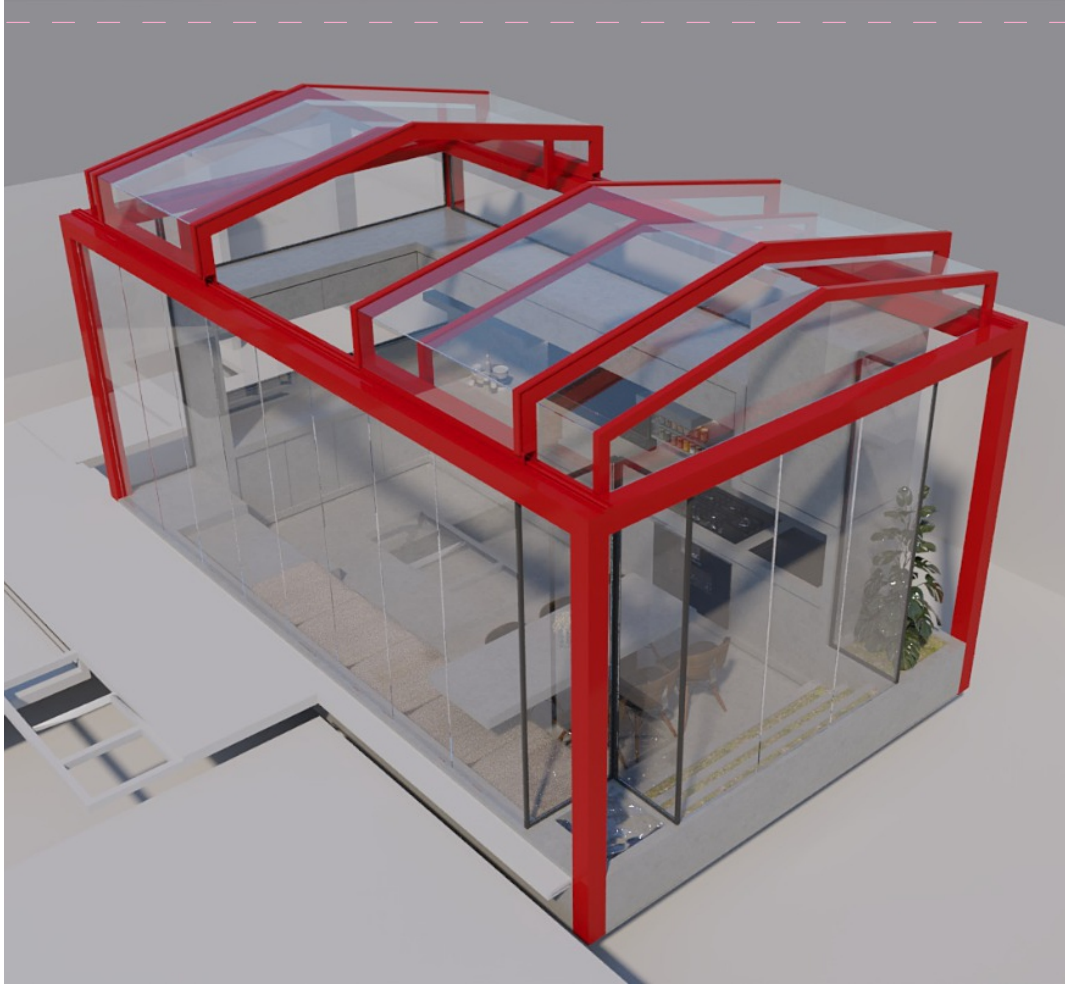

---

پارتیشن اداری

---

پارتیشن بالکنی

---

The glass divider is a kind of glass separator that remains as a fixed wall. We have the experience of implementing many projects in Zubin Gallery. You can trust us with peace of mind. Strength at the same time as beauty and elegance with glass harps

دور دوشی متشکل از چند پانل شیشه ای یا  
طلقى بوده که به دور دوش حمام نصب می شود.

zubin®

گلاری شیشه زوبین

The shower surround consists of several glass or talc panels that are installed around the bathroom shower.

## پارتیشن بالکنی

zubin®  
مختار گشت درویش

Our choice is a stylish look and an efficient tool

## پارتیشن بالکنی

7